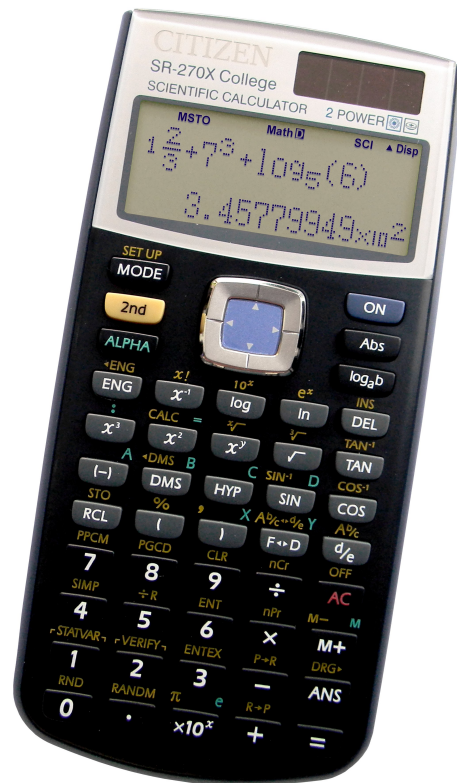

CITIZEN

SR-270X College

Scientific Calculator

Description:

Color: black
Depth: 165 mm
Width: 84 mm
Height: 20 mm
Unit Weight: 133 g

Features:

- 2-Line Display
- 10+2-Digit Display
- Battery & Solar Powered
- Hardcase
- 274 Scientific Functions
- Auto sleep mode